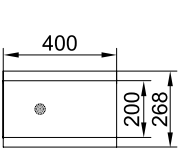

50781

50809

51043 - LunAqua Terra LED, Set 3
50729 - LunAqua Terra LED, Set 6

50789

50800

50801