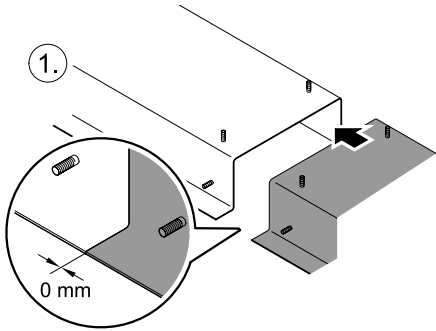

	2x 	4x 	1x 	$l = 8\text{ m}$ $\varnothing = 1''$ 	
 min. 30 mm 	5 l	24 l	3 l	4 l	$x = 36\text{ l}$
max. 70 mm 	11 l	56 l	7 l	4 l	$x = 78\text{ l}$

Aquarius Fountain Set 2500

WR 100

	2x 	10x 	l = 12 m Ø = 1" 	
 min. 30 mm 	5 l	60 l	6 l	71 l (x)
max. 70 mm 	11 l	140 l	6 l	157 l (x)

Aquarius Fountain Set 2500

WR 60

	2x 	1x 	l = 5 m Ø = 1" 	
 min. 30 mm 	5 l	6 l	2.5 l	13.5 l (x)
max. 70 mm 	11 l	14 l	2.5 l	27.5 l (x)

Aquarius Fountain
Set 2500

WR 60

	2x 	2x 	1x 	l = 6 m Ø = 1" 	
 min. 30 mm 	5 l +	12 l +	3 l +	3 l =	23 l (x)
max. 70 mm 	11 l +	28 l +	7 l +	3 l =	49 l (x)

1.

2.

3.

4.

18306

18311

2×

18671