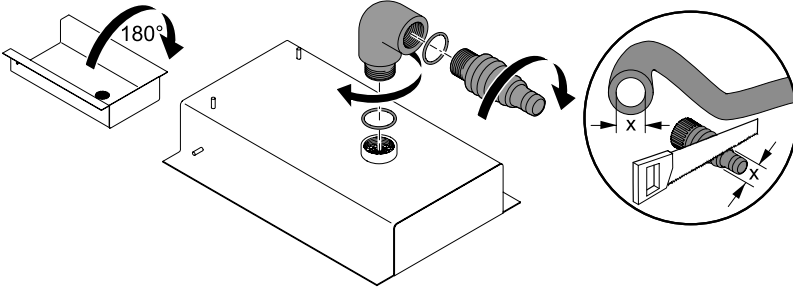

	2x 	4x 	1x 	$l = 8\text{ m}$ $\varnothing = 1''$ 	
 min. 30 mm 	5 l	24 l	3 l	4 l	$x = 36\text{ l}$
max. 70 mm 	11 l	56 l	7 l	4 l	$x = 78\text{ l}$

Aquarius Fountain Set 2500

WR 100

	2x 	10x 	l = 12 m Ø = 1" 	
 min. 30 mm 	5 l	60 l	6 l	71 l (x)
max. 70 mm 	11 l	140 l	6 l	157 l (x)

Aquarius Fountain Set 2500

WR 60

	2x 	1x 	l = 5 m Ø = 1" 	
 min. 30 mm 	5 l	6 l	2.5 l	13.5 l (x)
max. 70 mm 	11 l	14 l	2.5 l	27.5 l (x)

Aquarius Fountain
Set 2500

WR 60

	2x 	2x 	1x 	l = 6 m Ø = 1" 	
 min. 30 mm 	5 l +	12 l +	3 l +	3 l =	23 l (x)
max. 70 mm 	11 l +	28 l +	7 l +	3 l =	49 l (x)