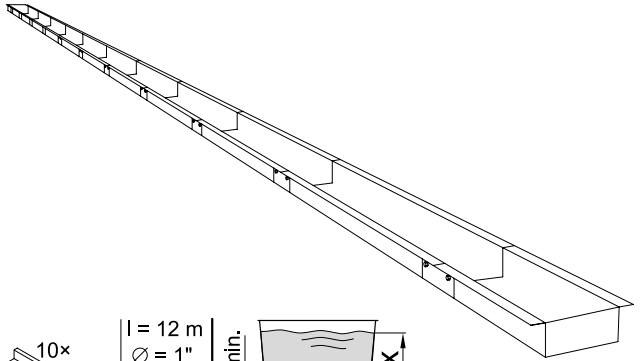

	2x 	4x 	1x 	$l = 8\text{ m}$ $\varnothing = 1''$ 	
 min. 30 mm 	5 l	24 l	3 l	4 l	$x = 36\text{ l}$
max. 70 mm 	11 l	56 l	7 l	4 l	$x = 78\text{ l}$

Aquarius Fountain Set 2500

WR 100

	2x 	10x 	l = 12 m Ø = 1" 	
 min. 30 mm 	5 l	60 l	6 l	71 l (x)
max. 70 mm 	11 l	140 l	6 l	157 l (x)

Aquarius Fountain Set 2500

WR 60

	2x 	1x 	l = 5 m Ø = 1" 	
 min. 30 mm 	5 l	6 l	2.5 l	13.5 l (x)
max. 70 mm 	11 l	14 l	2.5 l	27.5 l (x)

Aquarius Fountain
Set 2500

WR 60

	2x 	2x 	1x 	l = 6 m Ø = 1" 	
 min. 30 mm 	5 l +	12 l +	3 l +	3 l =	23 l (x)
max. 70 mm 	11 l +	28 l +	7 l +	3 l =	49 l (x)