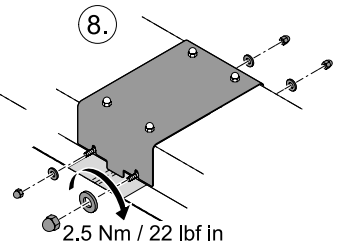

	2x 	4x 	1x 	$l = 8\text{ m}$ $\varnothing = 1''$ 	
 min. 30 mm 	5 l	24 l	3 l	4 l	$x = 36\text{ l}$
max. 70 mm 	11 l	56 l	7 l	4 l	$x = 78\text{ l}$

Aquarius Fountain Set 2500

WR 100

	2x 	10x 	l = 12 m Ø = 1" 	
 min. 30 mm 	5 l	60 l	6 l	71 l (x)
max. 70 mm 	11 l	140 l	6 l	157 l (x)

Aquarius Fountain Set 2500

WR 60

	2x 	1x 	l = 5 m Ø = 1" 	
 min. 30 mm 	5 l	6 l	2.5 l	13.5 l (x)
max. 70 mm 	11 l	14 l	2.5 l	27.5 l (x)

Aquarius Fountain
Set 2500

WR 60

	2x 	2x 	1x 	l = 6 m Ø = 1" 	
 min. 30 mm 	5 l +	12 l +	3 l +	3 l =	23 l (x)
max. 70 mm 	11 l +	28 l +	7 l +	3 l =	49 l (x)

1.

2.

3.

4.

18306

18311

2×

18671