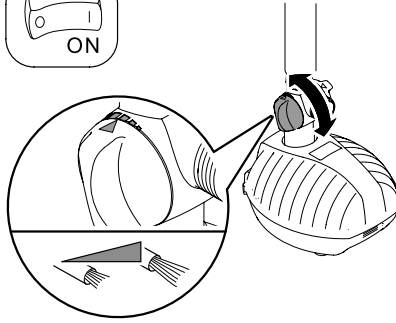

18306

18311

2×

18671

8×

8×