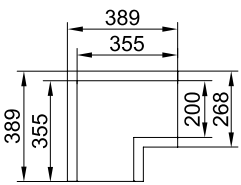

50781

50809

51043 - LunAqua Terra LED, Set 3
50729 - LunAqua Terra LED, Set 6

50789

50800

50801