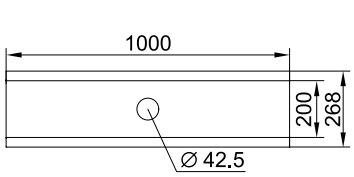

50781

50809

51043 - LunAqua Terra LED, Set 3
50729 - LunAqua Terra LED, Set 6

50789

50800

50801