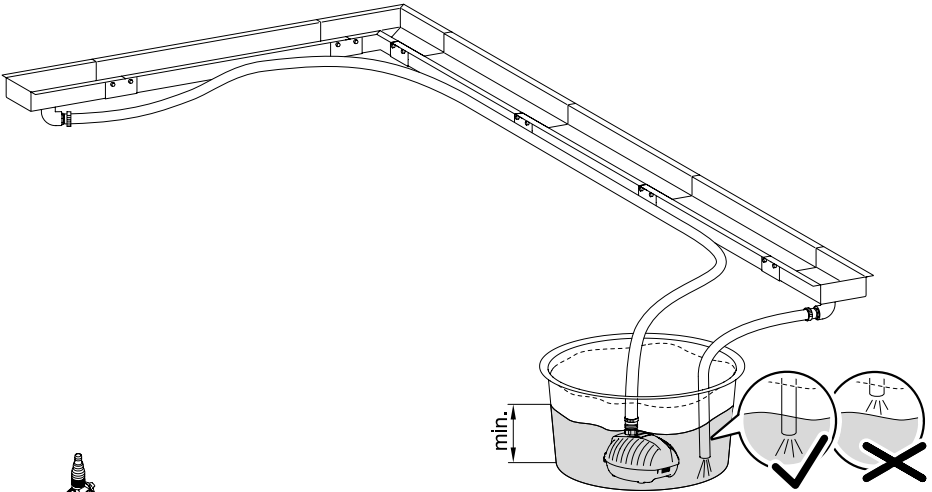

50781

50809

51043 - LunAqua Terra LED, Set 3
50729 - LunAqua Terra LED, Set 6

50789

50800

50801

Aquarius Fountain Set 2500

WR 80

	2x 	4x 	1x 	$l = 8\text{ m}$ $\varnothing = 1''$ 	
 min. 30 mm 	5 l	24 l	3 l	4 l	$x = 36\text{ l}$
max. 70 mm 	11 l	56 l	7 l	4 l	$x = 78\text{ l}$

Aquarius Fountain Set 2500

WR 100

	2x 	10x 	l = 12 m Ø = 1" 	
 min. 30 mm 	5 l	60 l	6 l	71 l (x)
max. 70 mm 	11 l	140 l	6 l	157 l (x)

Aquarius Fountain Set 2500

WR 60

	2x 	1x 	l = 5 m Ø = 1" 	
 min. 30 mm 	5 l	6 l	2.5 l	13.5 l (x)
max. 70 mm 	11 l	14 l	2.5 l	27.5 l (x)

Aquarius Fountain
Set 2500

WR 60

	2x 	2x 	1x 	l = 6 m Ø = 1" 	
 min. 30 mm 	5 l +	12 l +	3 l +	3 l =	23 l (x)
max. 70 mm 	11 l +	28 l +	7 l +	3 l =	49 l (x)