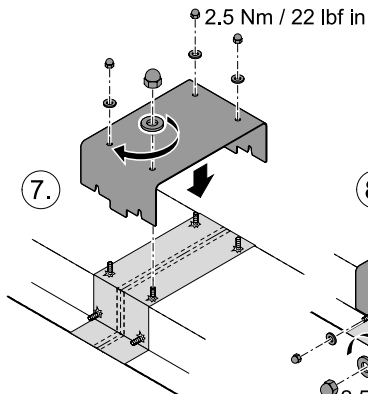

	2x 	4x 	1x 	$l = 8\text{ m}$ $\varnothing = 1''$ 	
 min. 30 mm 	5 l	24 l	3 l	4 l	$x = 36\text{ l}$
max. 70 mm 	11 l	56 l	7 l	4 l	$x = 78\text{ l}$

Aquarius Fountain Set 2500

WR 100

	2x 	10x 	l = 12 m Ø = 1" 	
 min. 30 mm 	5 l	60 l	6 l	71 l (x)
max. 70 mm 	11 l	140 l	6 l	157 l (x)

Aquarius Fountain Set 2500

WR 60

	2x 	1x 	l = 5 m Ø = 1" 	
 min. 30 mm 	5 l	6 l	2.5 l	13.5 l (x)
max. 70 mm 	11 l	14 l	2.5 l	27.5 l (x)

Aquarius Fountain
Set 2500

WR 60

	2x 	2x 	1x 	l = 6 m Ø = 1" 	
 min. 30 mm 	5 l +	12 l +	3 l +	3 l =	23 l (x)
max. 70 mm 	11 l +	28 l +	7 l +	3 l =	49 l (x)

1.

2.

3.

4.

18306

18311

2×

18671