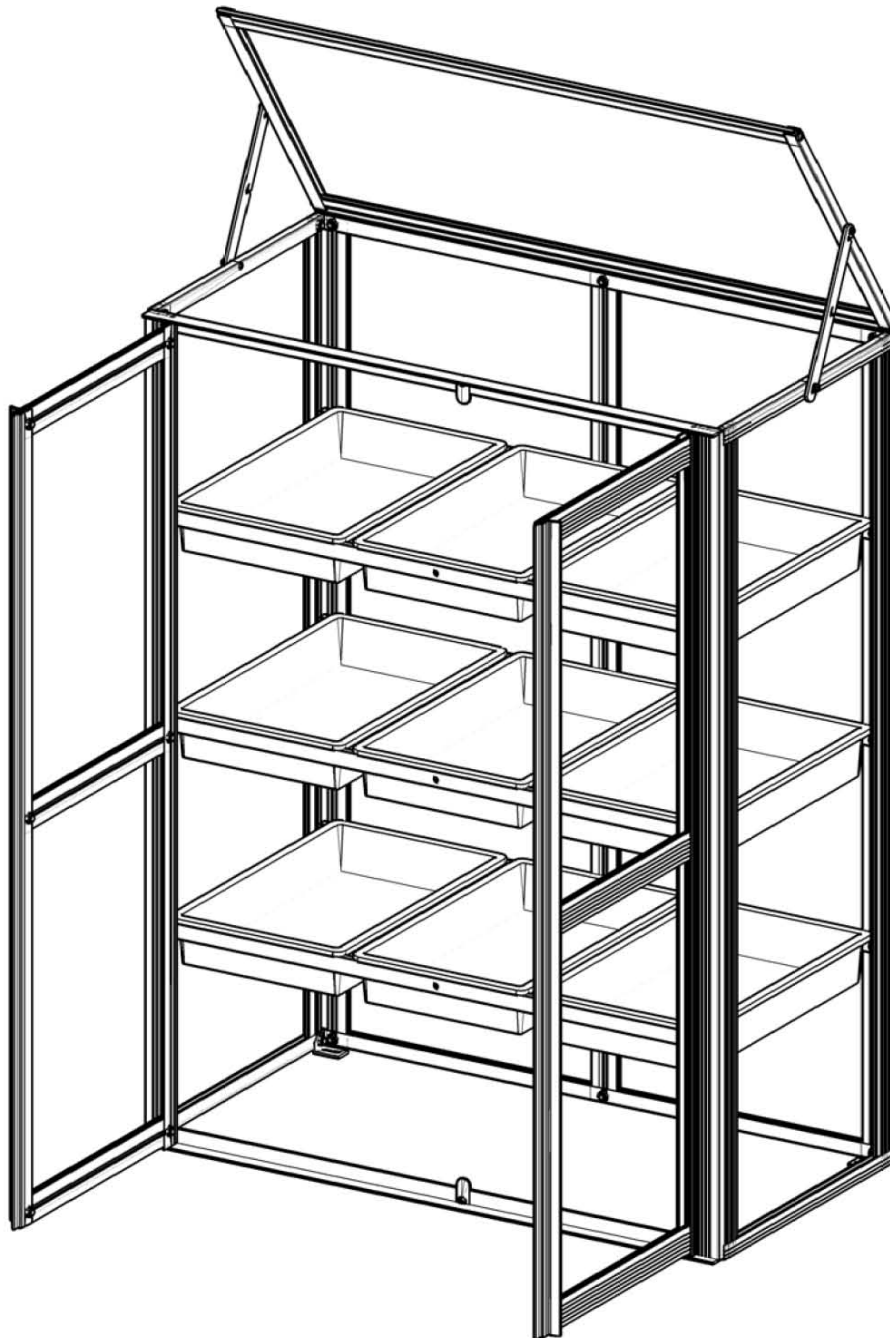

0730.531 Balkongewächshaus

0730.531 Greenhouse

0730.531 Serre de balcon

0730.531 Serra balcone

L x W x H 76 x 39 x 100 cm

# Polycarbonate sheet

|    | QTY | Size (mm) |
|----|-----|-----------|
| A  | 2   | 342x995   |
| C  | 2   | 326x992   |
| p6 | 4   | 320       |
| p7 | 4   | 305       |

# Door

Seed trays are put on each floor